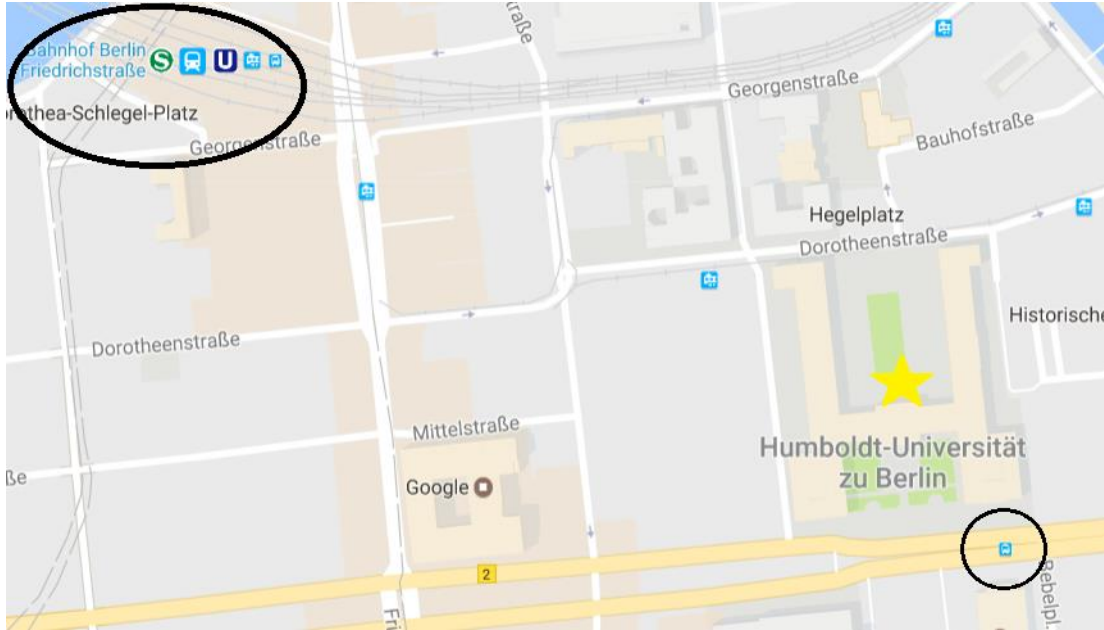

Additional Information

Venue

Humboldt University
(Beratungsraum 2249a, main building)
Unter den Linden 6, 10117 Berlin

Registration

Please register by writing an email to christiane.weise@biogas.org

How to get there

The Humboldt University is located in the centre of Berlin, therefore easy to reach with the public transportation system. From the central station, take bus TXL in direction to Alexanderplatz, get off at Staatsoper. Or take the S-Bahn to Bhf. Friedrichstraße and walk from there about 760 meters.

The venue can also be reached by foot from the main venue of the BETD (Auswärtiges Amt der Bundesrepublik Deutschland, Werderscher Markt 1).